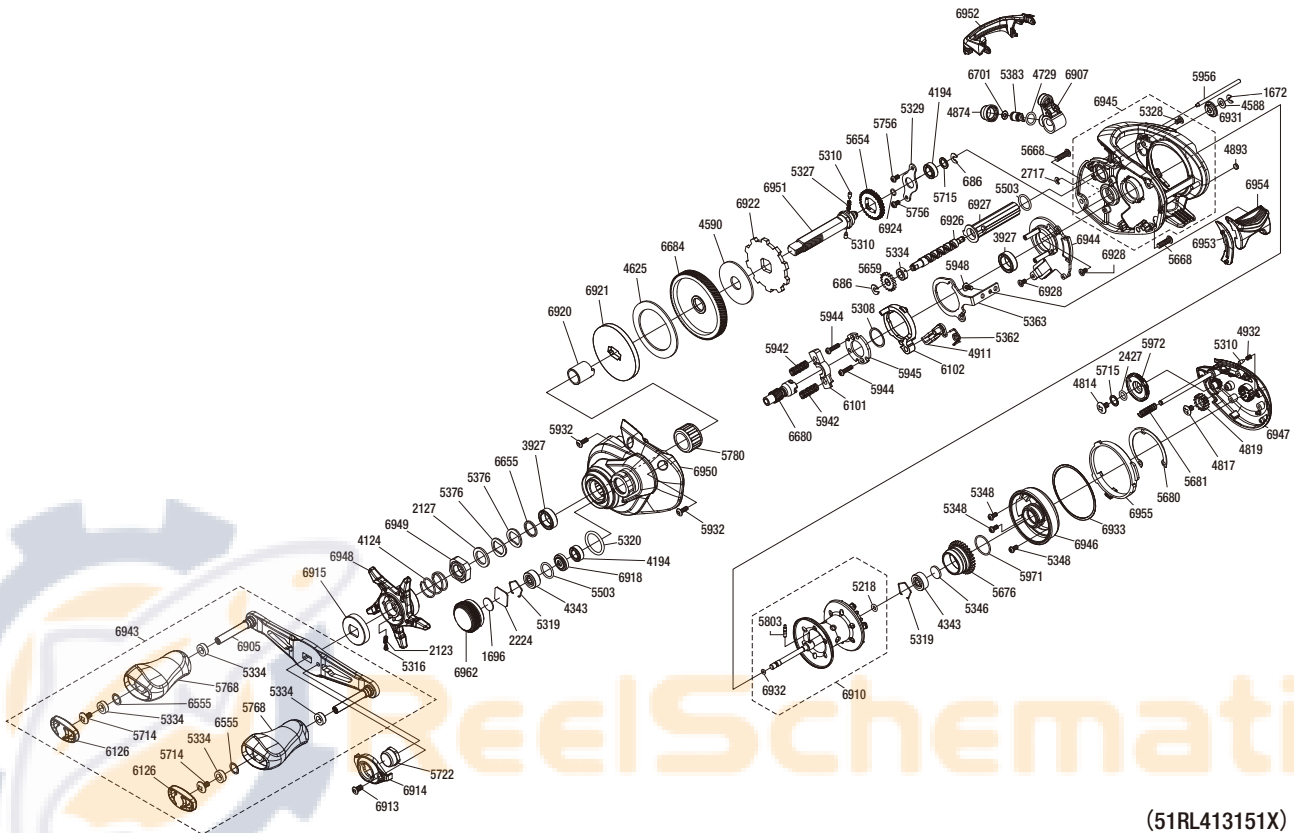

SHIMANO

CURADO MGL

CUMGL151XG

(51RL413151X)

Please note that the number of adjusting washers may not be the same as shown in the exploded views.
(Adjustment will vary with each individual product.)

Part No.	Description	Part No.	Description	Part No.	Description
BNT0686	E Lock	BNT5348	Screw	BNT6701	Washer
BNT1672	E Lock	BNT5362	Clutch Pawl Spring	BNT6905	Handle Shank Assembly
BNT1696	Cast Control Spacer (B)	BNT5363	Clutch Plate	BNT6907	Line Guide Assembly
BNT2123	Click Spring	BNT5376	Washer	BNT6910	Spool Assembly
BNT2127	Star Drag Spacer	BNT5383	Line Guide Pawl	BNT6913	Screw
BNT2224	Cast Control Spacer (A)	BNT5503	O Ring	BNT6914	Handle Nut Plate
BNT2427	O Ring	BNT5654	Idle Gear A	BNT6915	Star Drag Click Plate
BNT2717	E Lock	BNT5659	Idle Gear C	BNT6918	Bearing Spacer
BNT3927	Ball Bearing	BNT5668	Screw	BNT6920	Roller Clutch Inner Tube
BNT4124	Star Drag Spring	BNT5676	Brake Ring Gear	BNT6921	Key Washer
BNT4194	Ball Bearing	BNT5680	Washer	BNT6922	Anti-Reverse Ratchet
BNT4343	Ball Bearing	BNT5681	Spring	BNT6924	O Ring
BNT4588	Washer	BNT5714	Screw	BNT6926	Worm Shaft
BNT4590	Drag Washer A	BNT5715	Washer	BNT6927	Level Wind Guard
BNT4625	Drag Washer C	BNT5722	Handle Nut	BNT6928	Screw
BNT4729	O Ring	BNT5756	Screw	BNT6931	Level Wind Guard Bushing
BNT4814	Screw	BNT5768	Handle Knob	BNT6932	O Ring
BNT4817	Screw	BNT5780	Roller Clutch Bearing	BNT6933	Washer
BNT4819	Idle Gear	BNT5803	Spool Clutch Pin	BNT6943	Handle Assembly
BNT4874	Pawl Cap	BNT5932	Screw	BNT6944	Clutch Guard Assembly
BNT4893	Washer	BNT5942	Yoke Spring	BNT6945	Frame Assembly
BNT4911	Clutch Pawl Assembly	BNT5944	Screw	BNT6946	Brake Case
BNT4932	Click Spring	BNT5945	Clutch Cam Retainer	BNT6947	Right Side Plate Assembly
BNT5218	O Ring	BNT5948	Screw	BNT6948	Star Drag
BNT5308	Washer	BNT5956	Stabilizer Bar	BNT6949	Star Drag Nut
BNT5310	Idle Gear Pin	BNT5971	O Ring	BNT6950	Left Side Plate
BNT5316	Click Pin	BNT5972	Brake Dial	BNT6951	Drive Shaft
BNT5319	Bearing Retainer	BNT6101	Yoke	BNT6952	Level Wind Protector
BNT5320	O Ring	BNT6102	Clutch Cam	BNT6953	Clutch Bar Guide (B)
BNT5327	Idle Gear Spring	BNT6126	Handle Knob Seal	BNT6954	Clutch Button
BNT5328	Screw	BNT6555	Washer	BNT6955	Right Side Plate Cam Lever
BNT5329	Drive Shaft Retainer	BNT6655	Washer	BNT6962	Cast Control Cap
BNT5334	Bushing	BNT6680	Pinion Gear		
BNT5346	Bearing Spacer	BNT6684	Drive Gear		